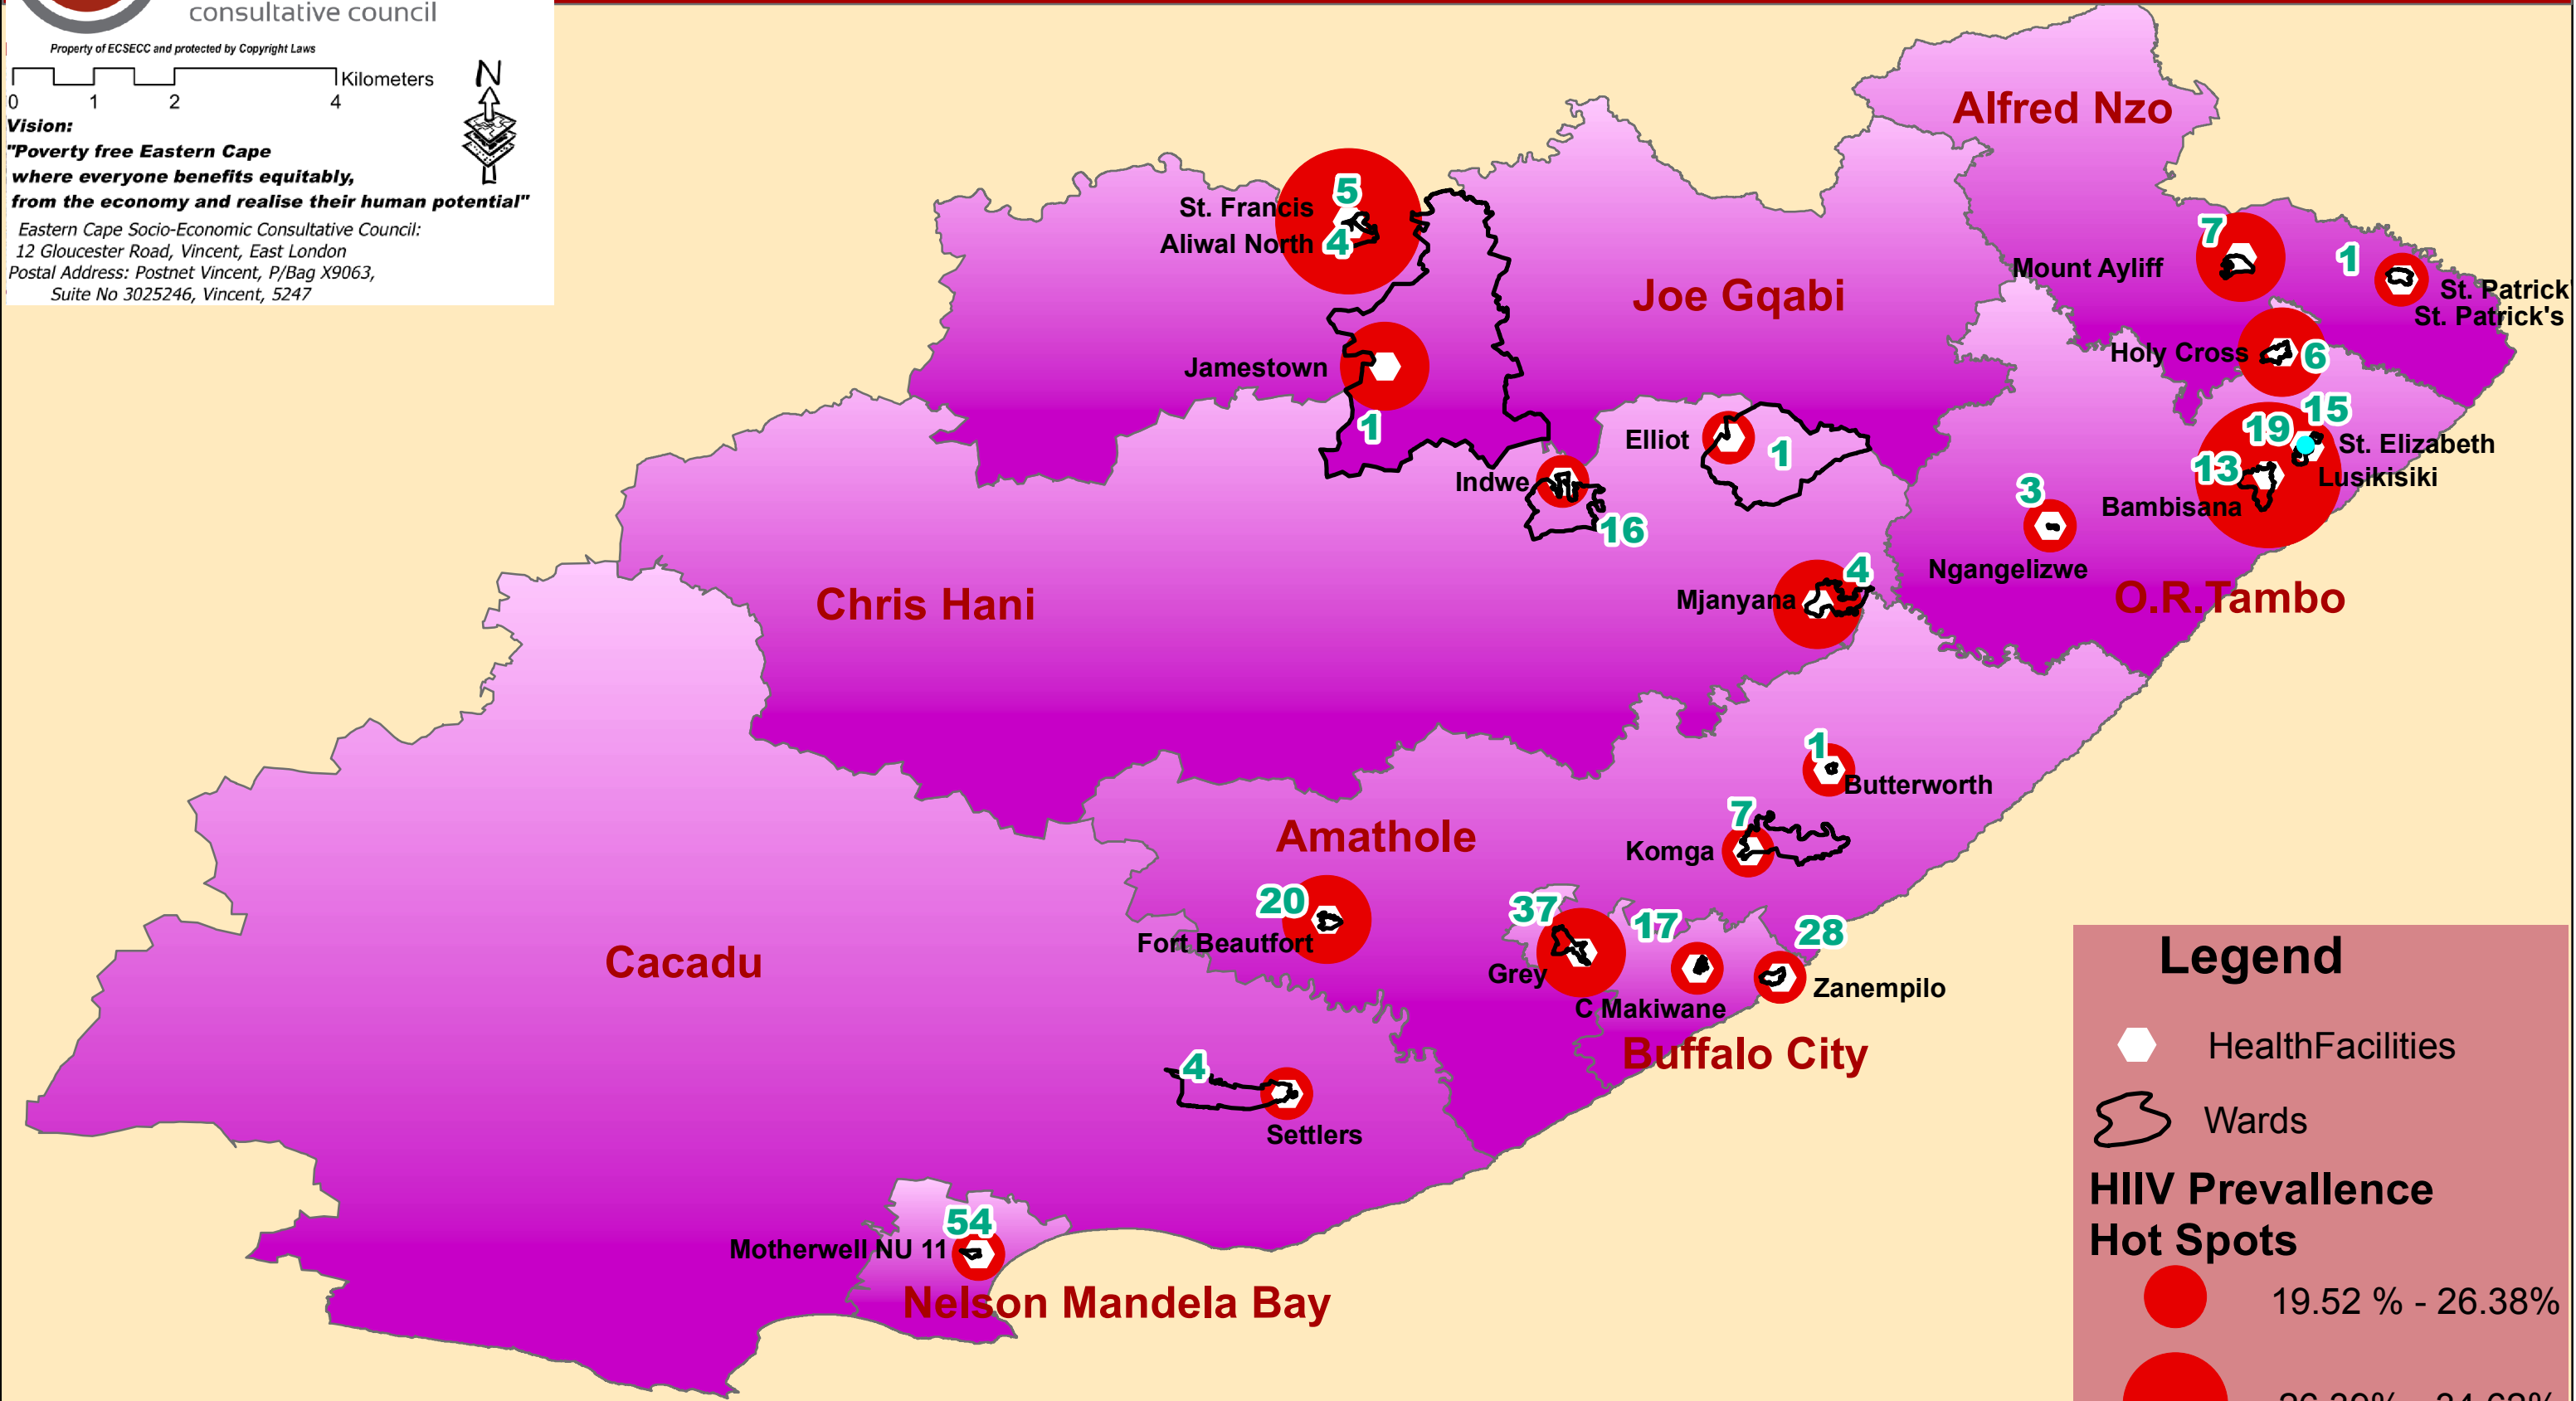

Property of ECSECC and protected by Copyright Laws

Vision:
"Poverty free Eastern Cape
where everyone benefits equitably,
from the economy and realise their human potential"

Eastern Cape Socio-Economic Consultative Council:
12 Gloucester Road, Vincent, East London
Postal Address: Postnet Vincent, P/Bag X9063,
Suite No 3025246, Vincent, 5247

Legend

-  HealthFacilities
-  Wards

HIV Prevalence Hot Spots

-  19.52 % - 26.38%
-  26.39% - 34.62%
-  34.63 %- 51.22%