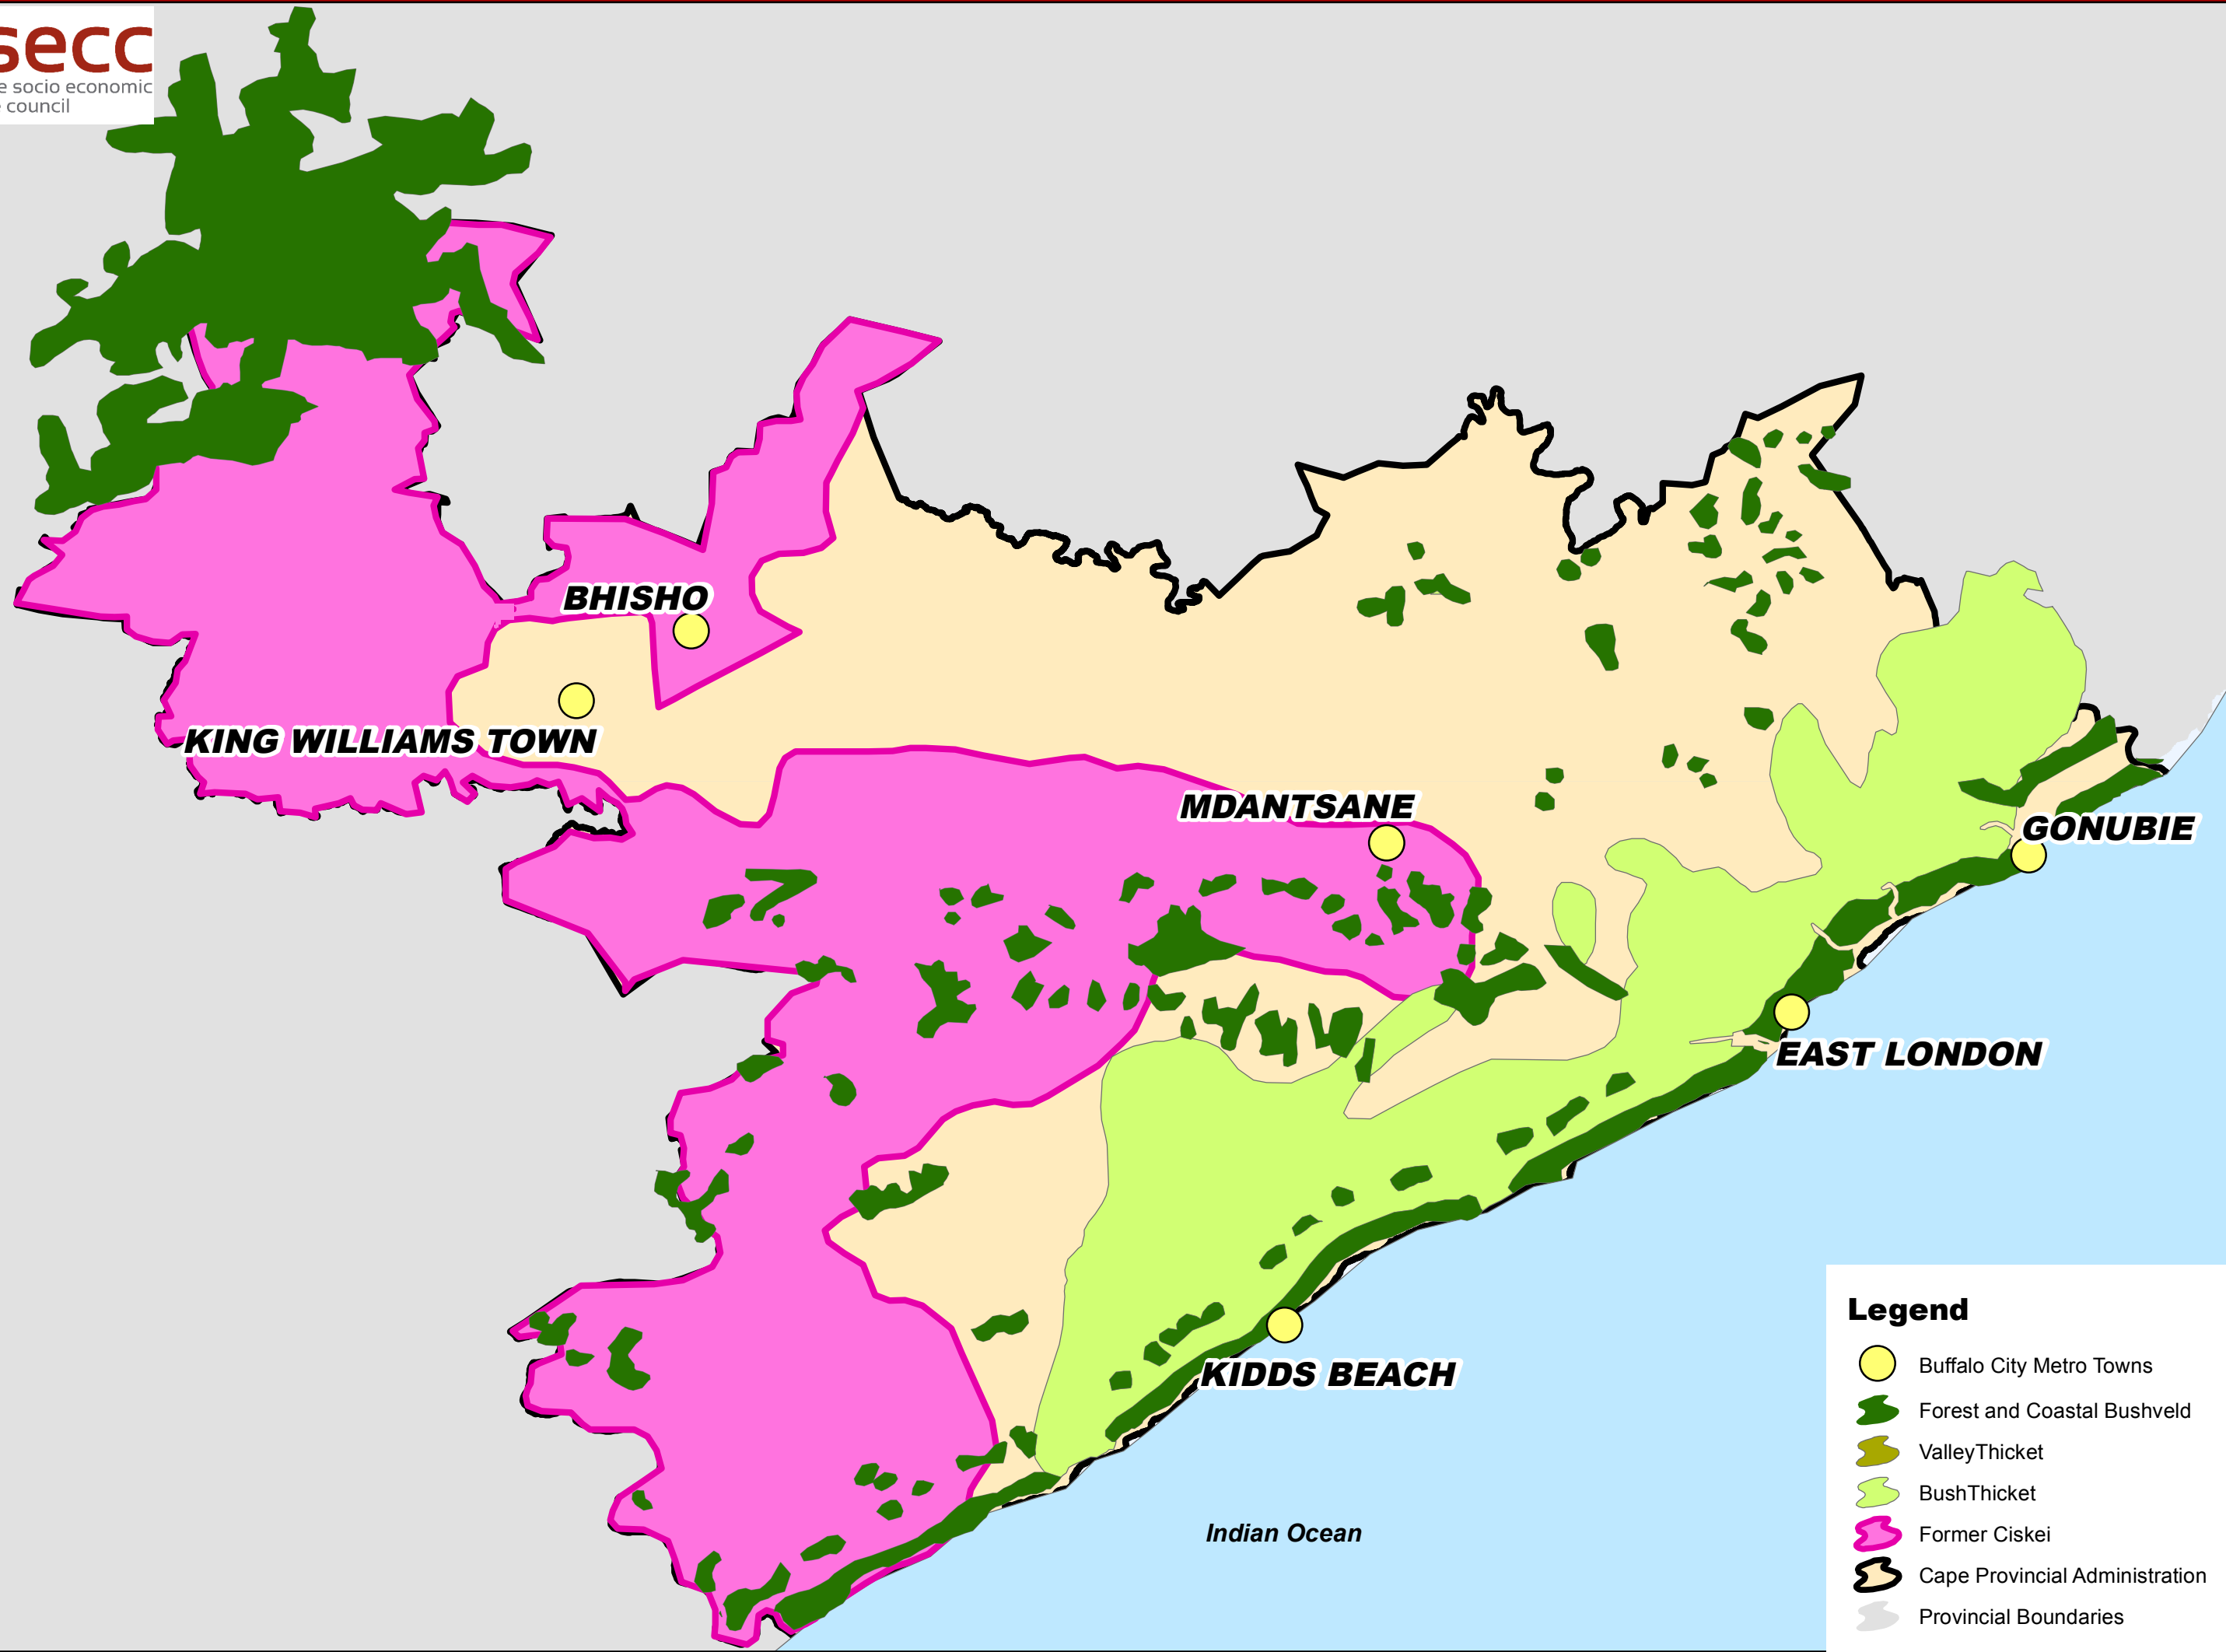

# BUFFALO CITY METRO - AGRO-ECOLOGICAL ZONES

## Legend

- Buffalo City Metro Towns
- Forest and Coastal Bushveld
- Valley Thicket
- Bush Thicket
- Former Ciskei
- Cape Provincial Administration
- Provincial Boundaries