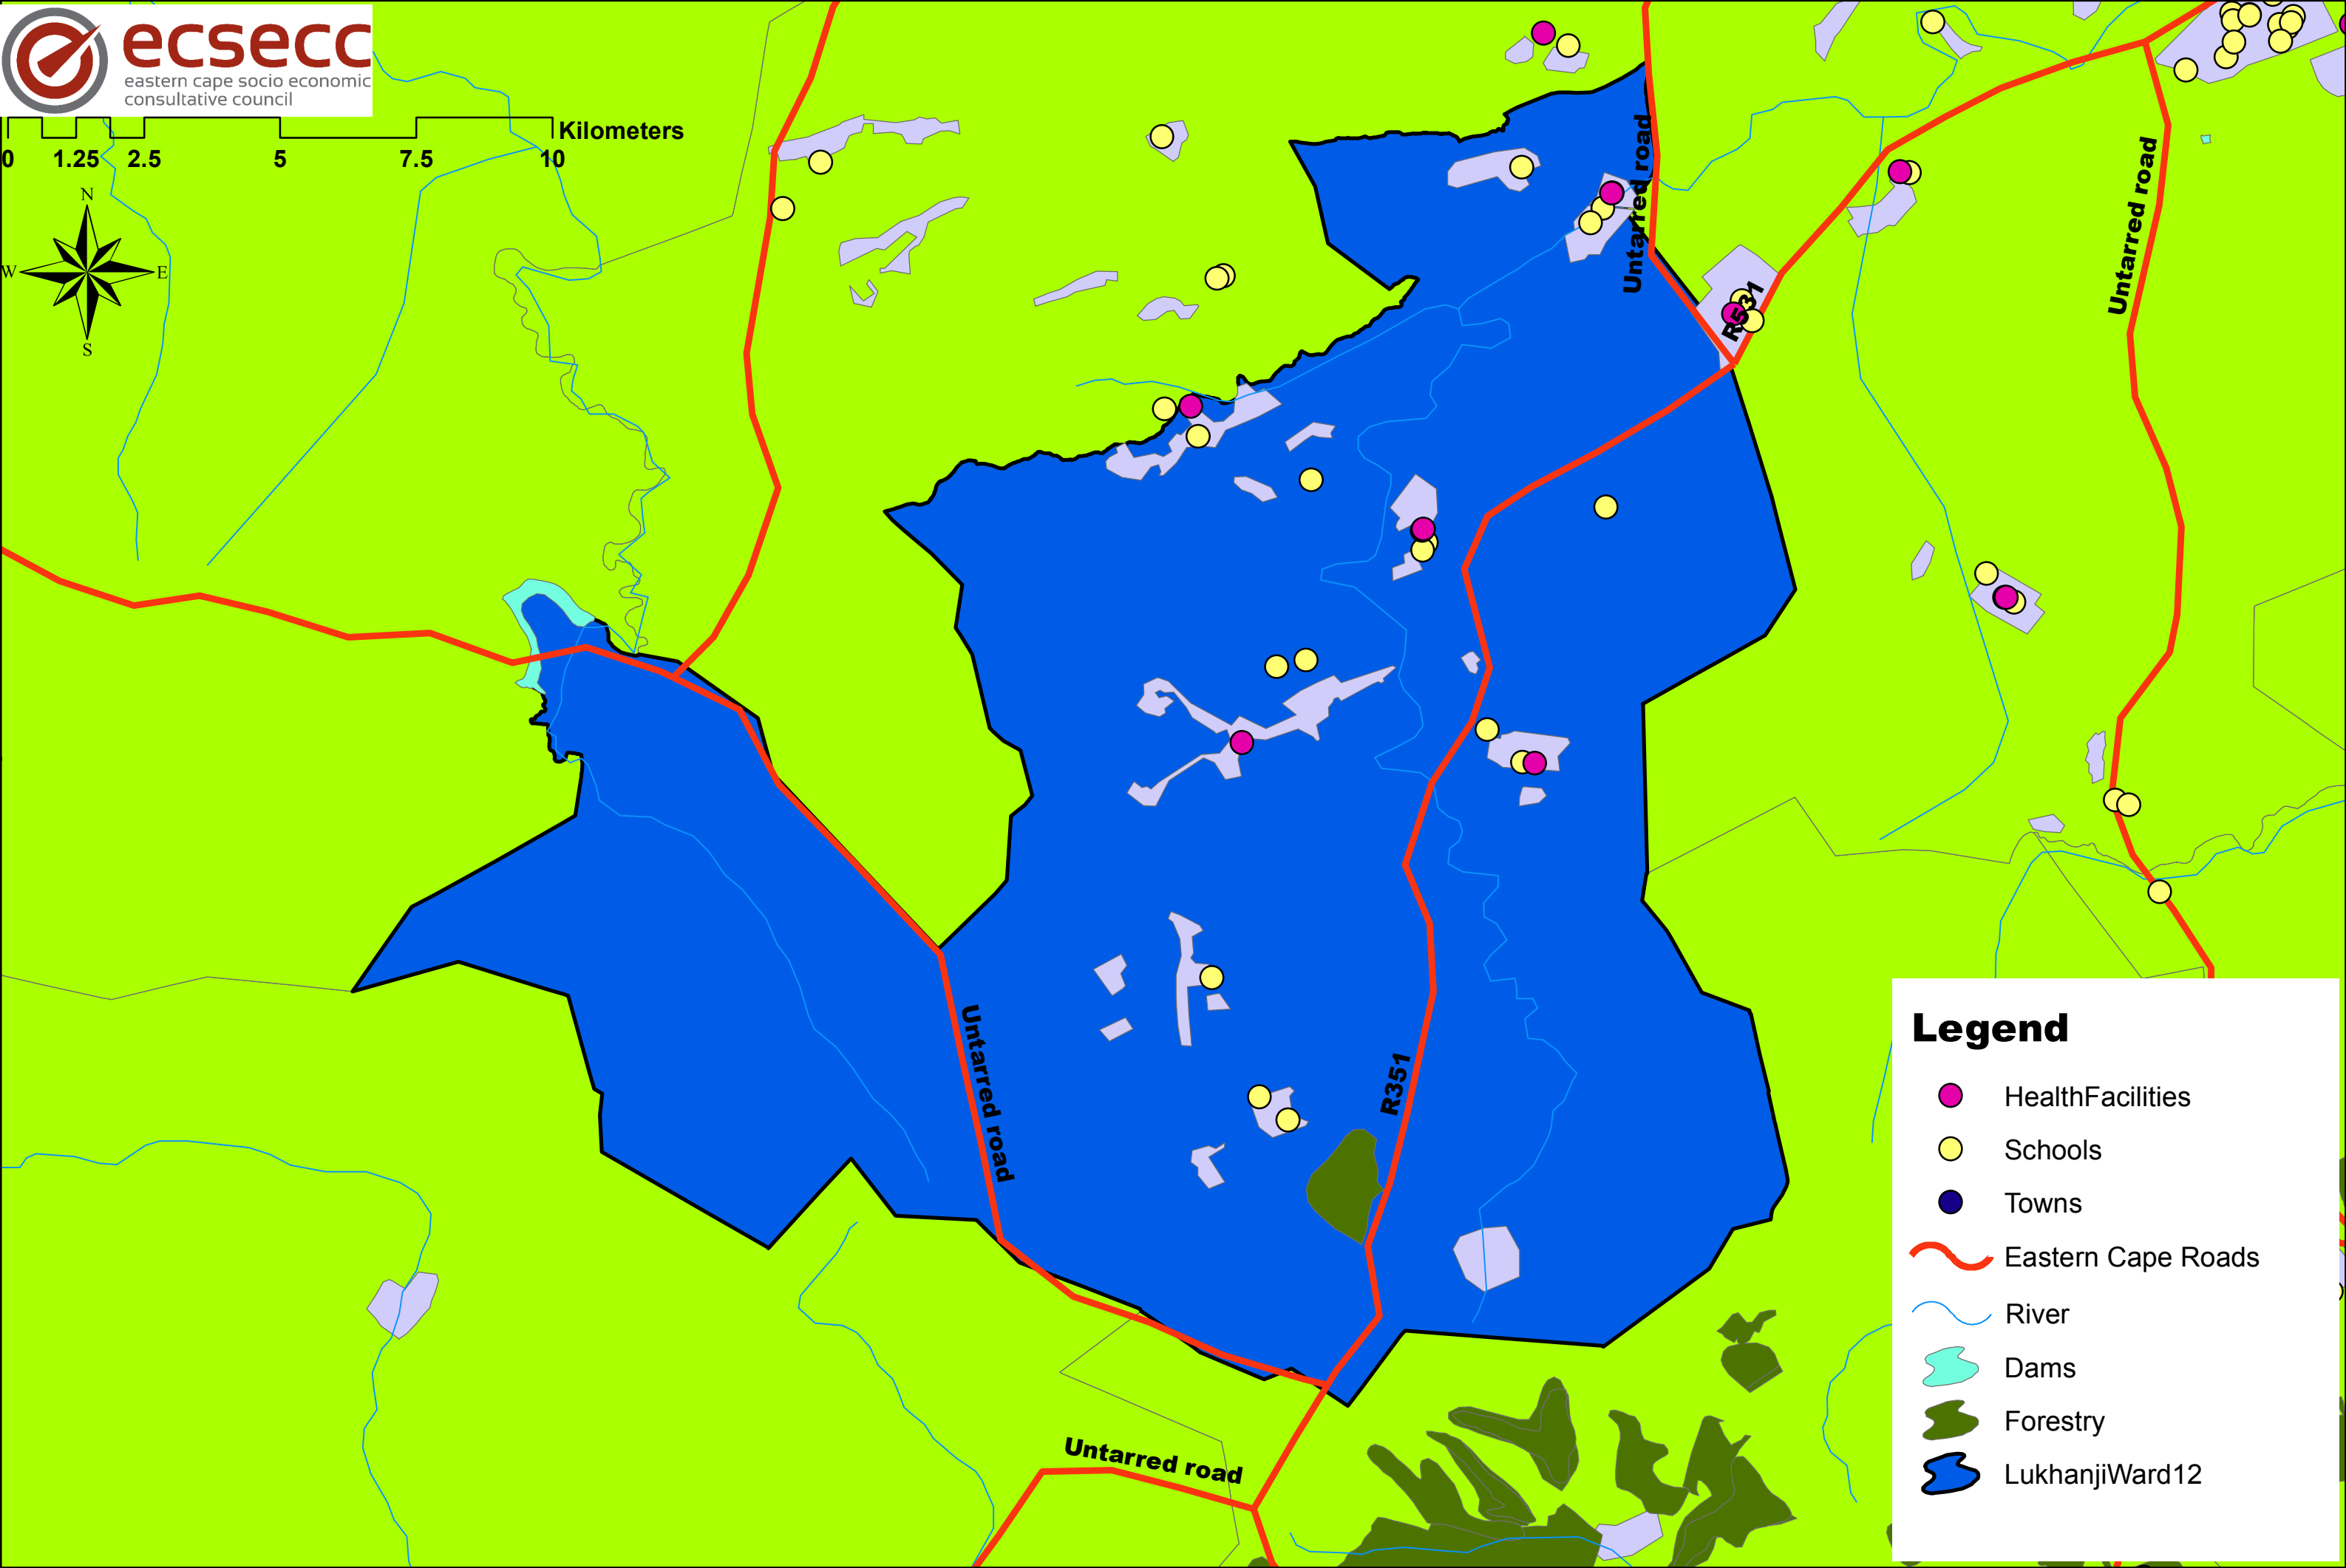

LUKHANJI LOCAL MUNICIPALITY - WARD 12

0 1.25 2.5 5 7.5 10 Kilometers

Legend

- Health Facilities
- Schools
- Towns
- Eastern Cape Roads
- River
- Dams
- Forestry
- Lukhanji Ward 12