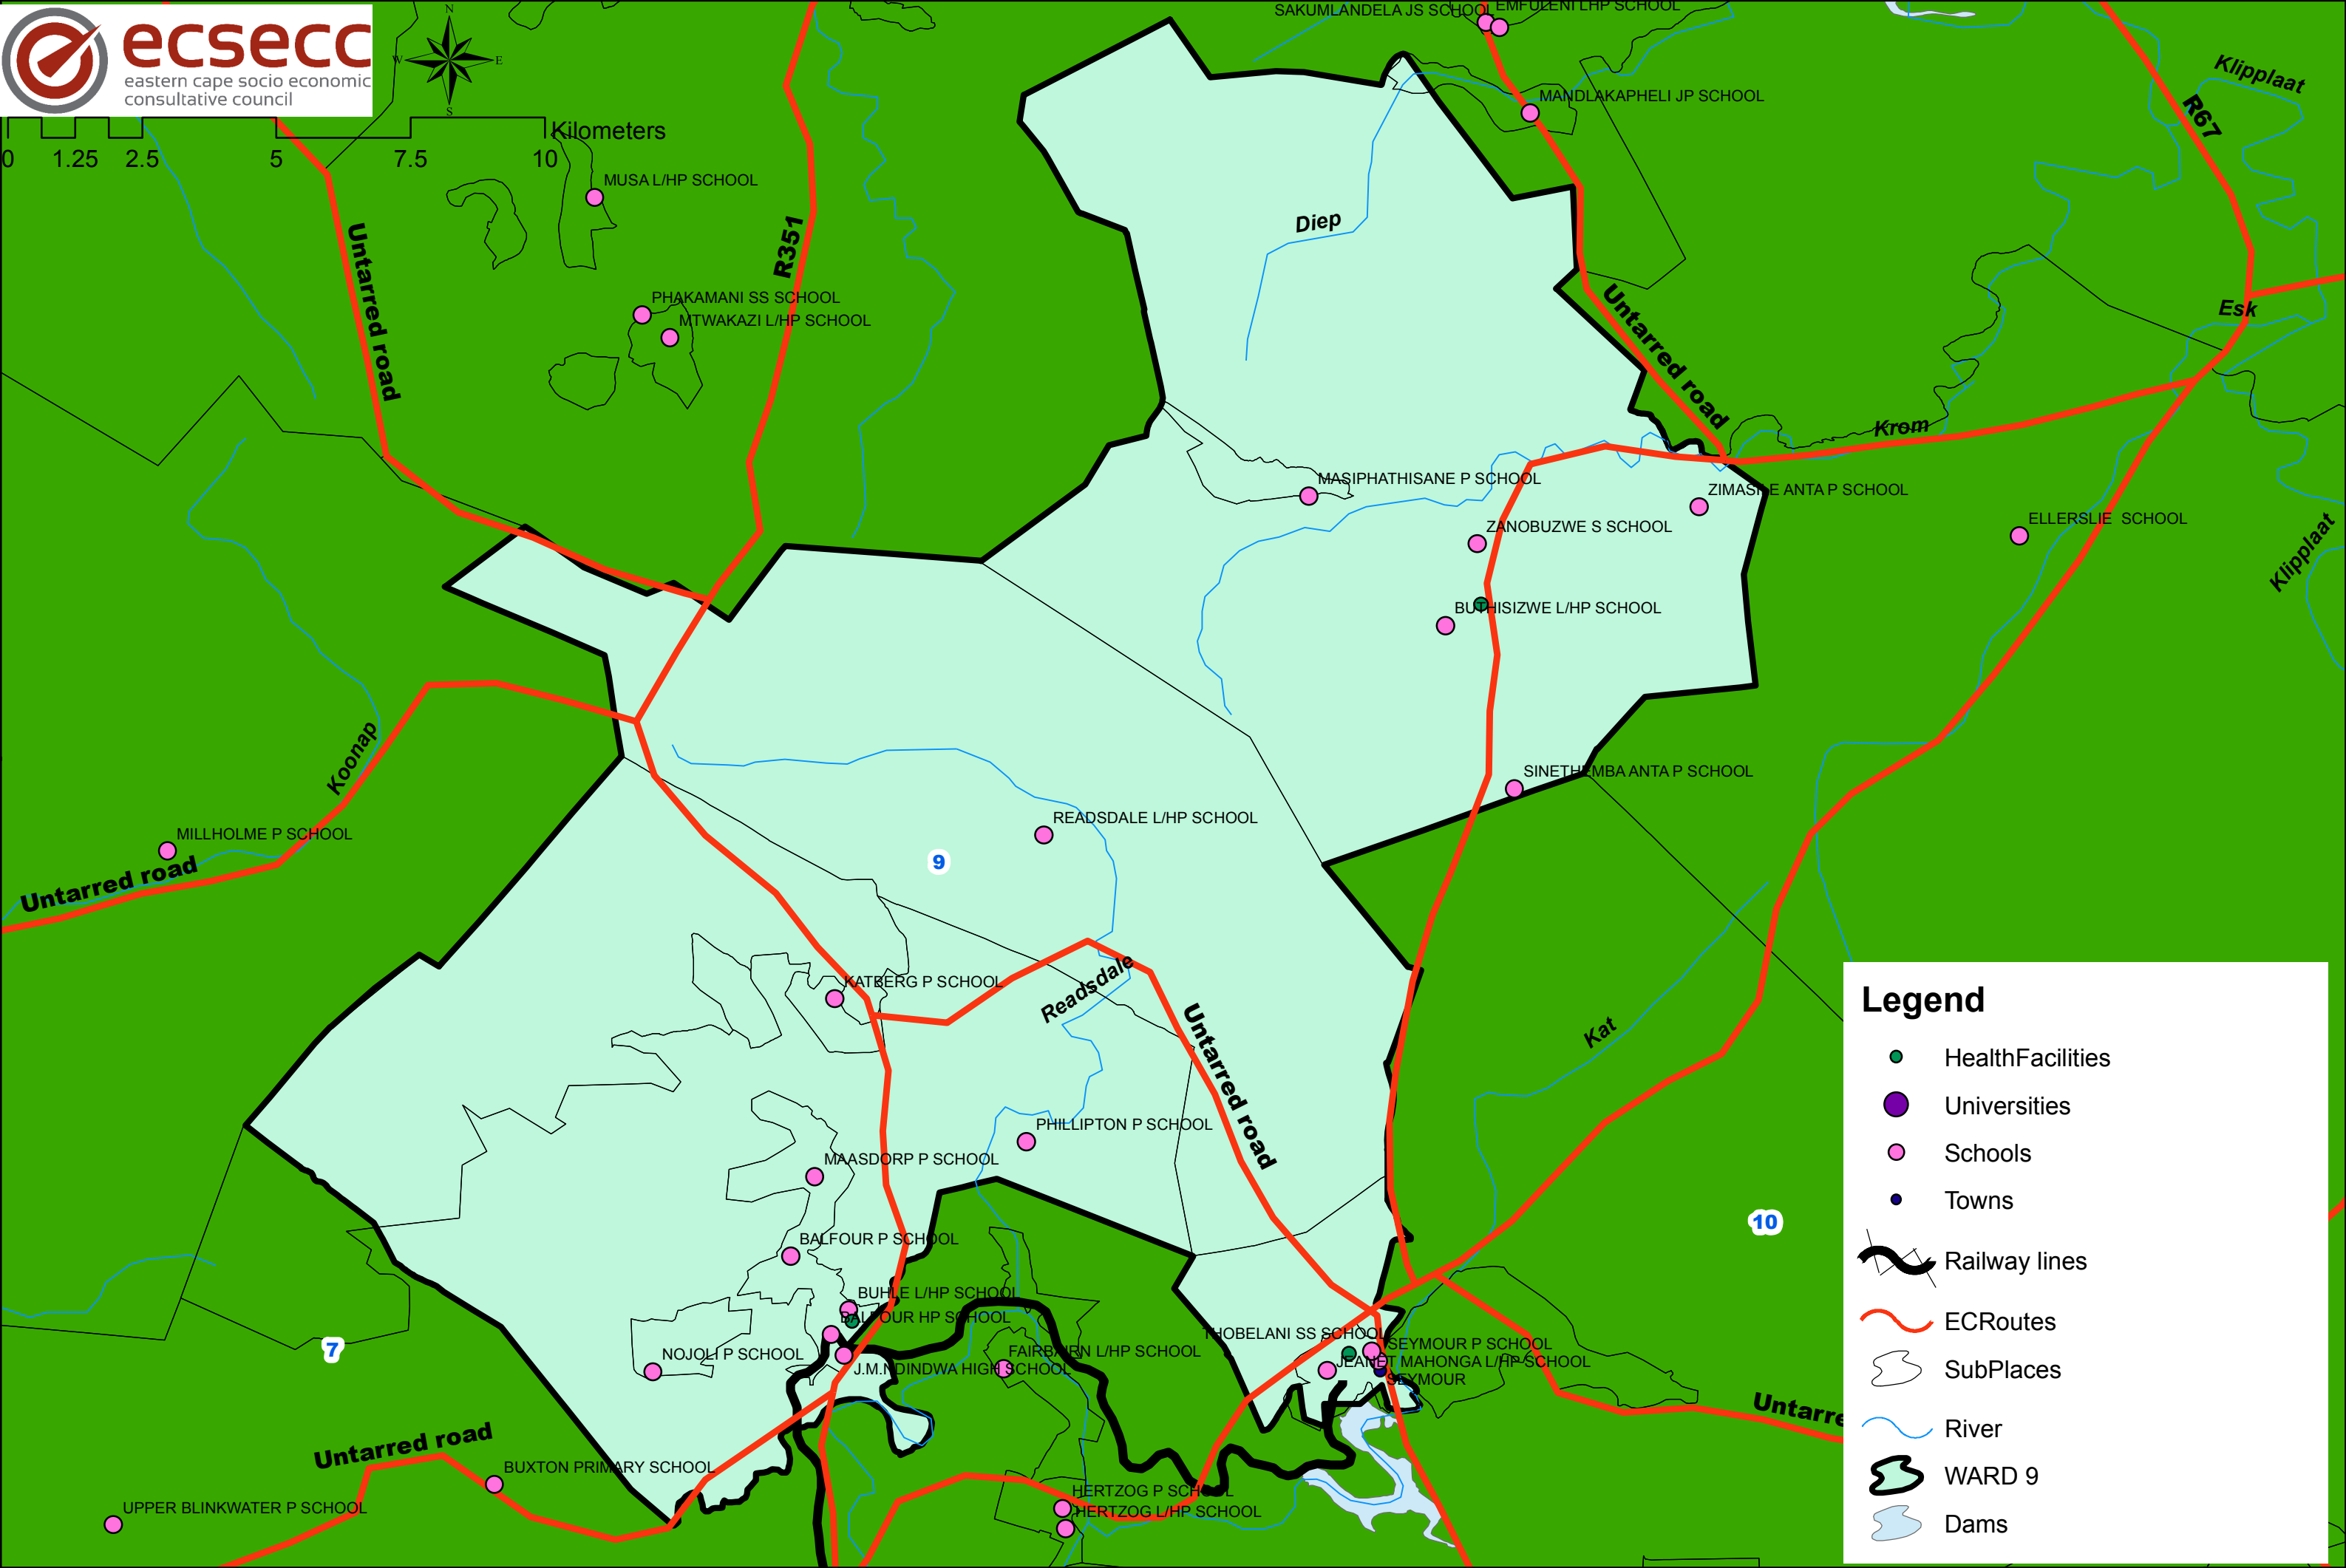

NKONKOBE LOCAL MUNICIPALITY - WARD 9

Legend

- HealthFacilities
- Universities
- Schools
- Towns
- Railway lines
- ECRoutes
- SubPlaces
- River
- WARD 9
- Dams