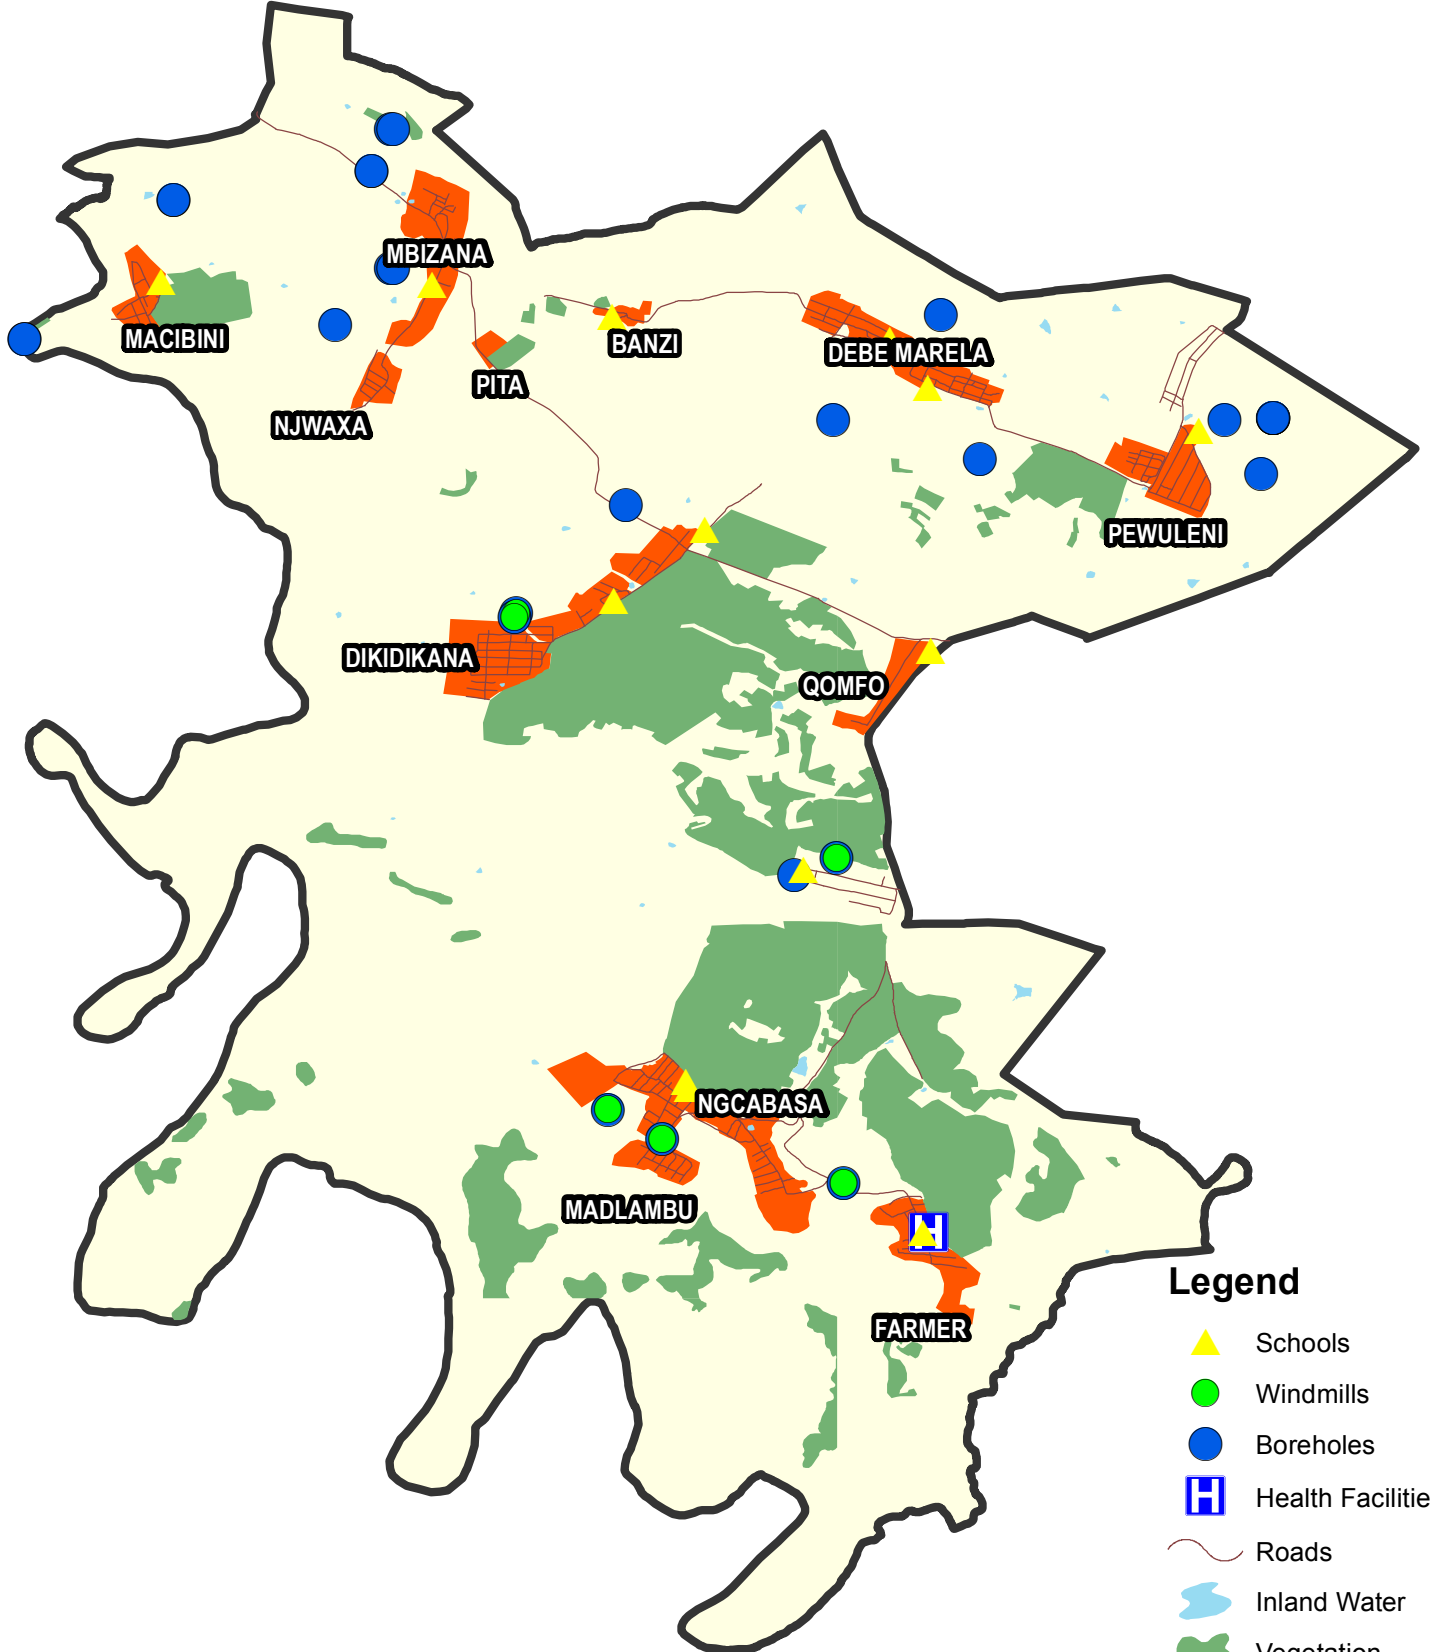

ecsecc
eastern cape socio economic
consultative council

WARD 14, NKONKOBÉ LOCAL MUNICIPALITY

Vision:

**"Poverty free Eastern Cape
where everyone benefits equitably,
from the economy and realise their human potential"**

Eastern Cape Socio-Economic Consultative Council:
12 Gloucester Road, Vincent, East London
Postal Address: Postnet Vincent, P/Bag X9063,
Suite No 3025246, Vincent, 5247

Legend

- Schools
- Windmills
- Boreholes
- Health Facilities
- Roads
- Inland Water
- Vegetation
- Settlements
- WARD 14