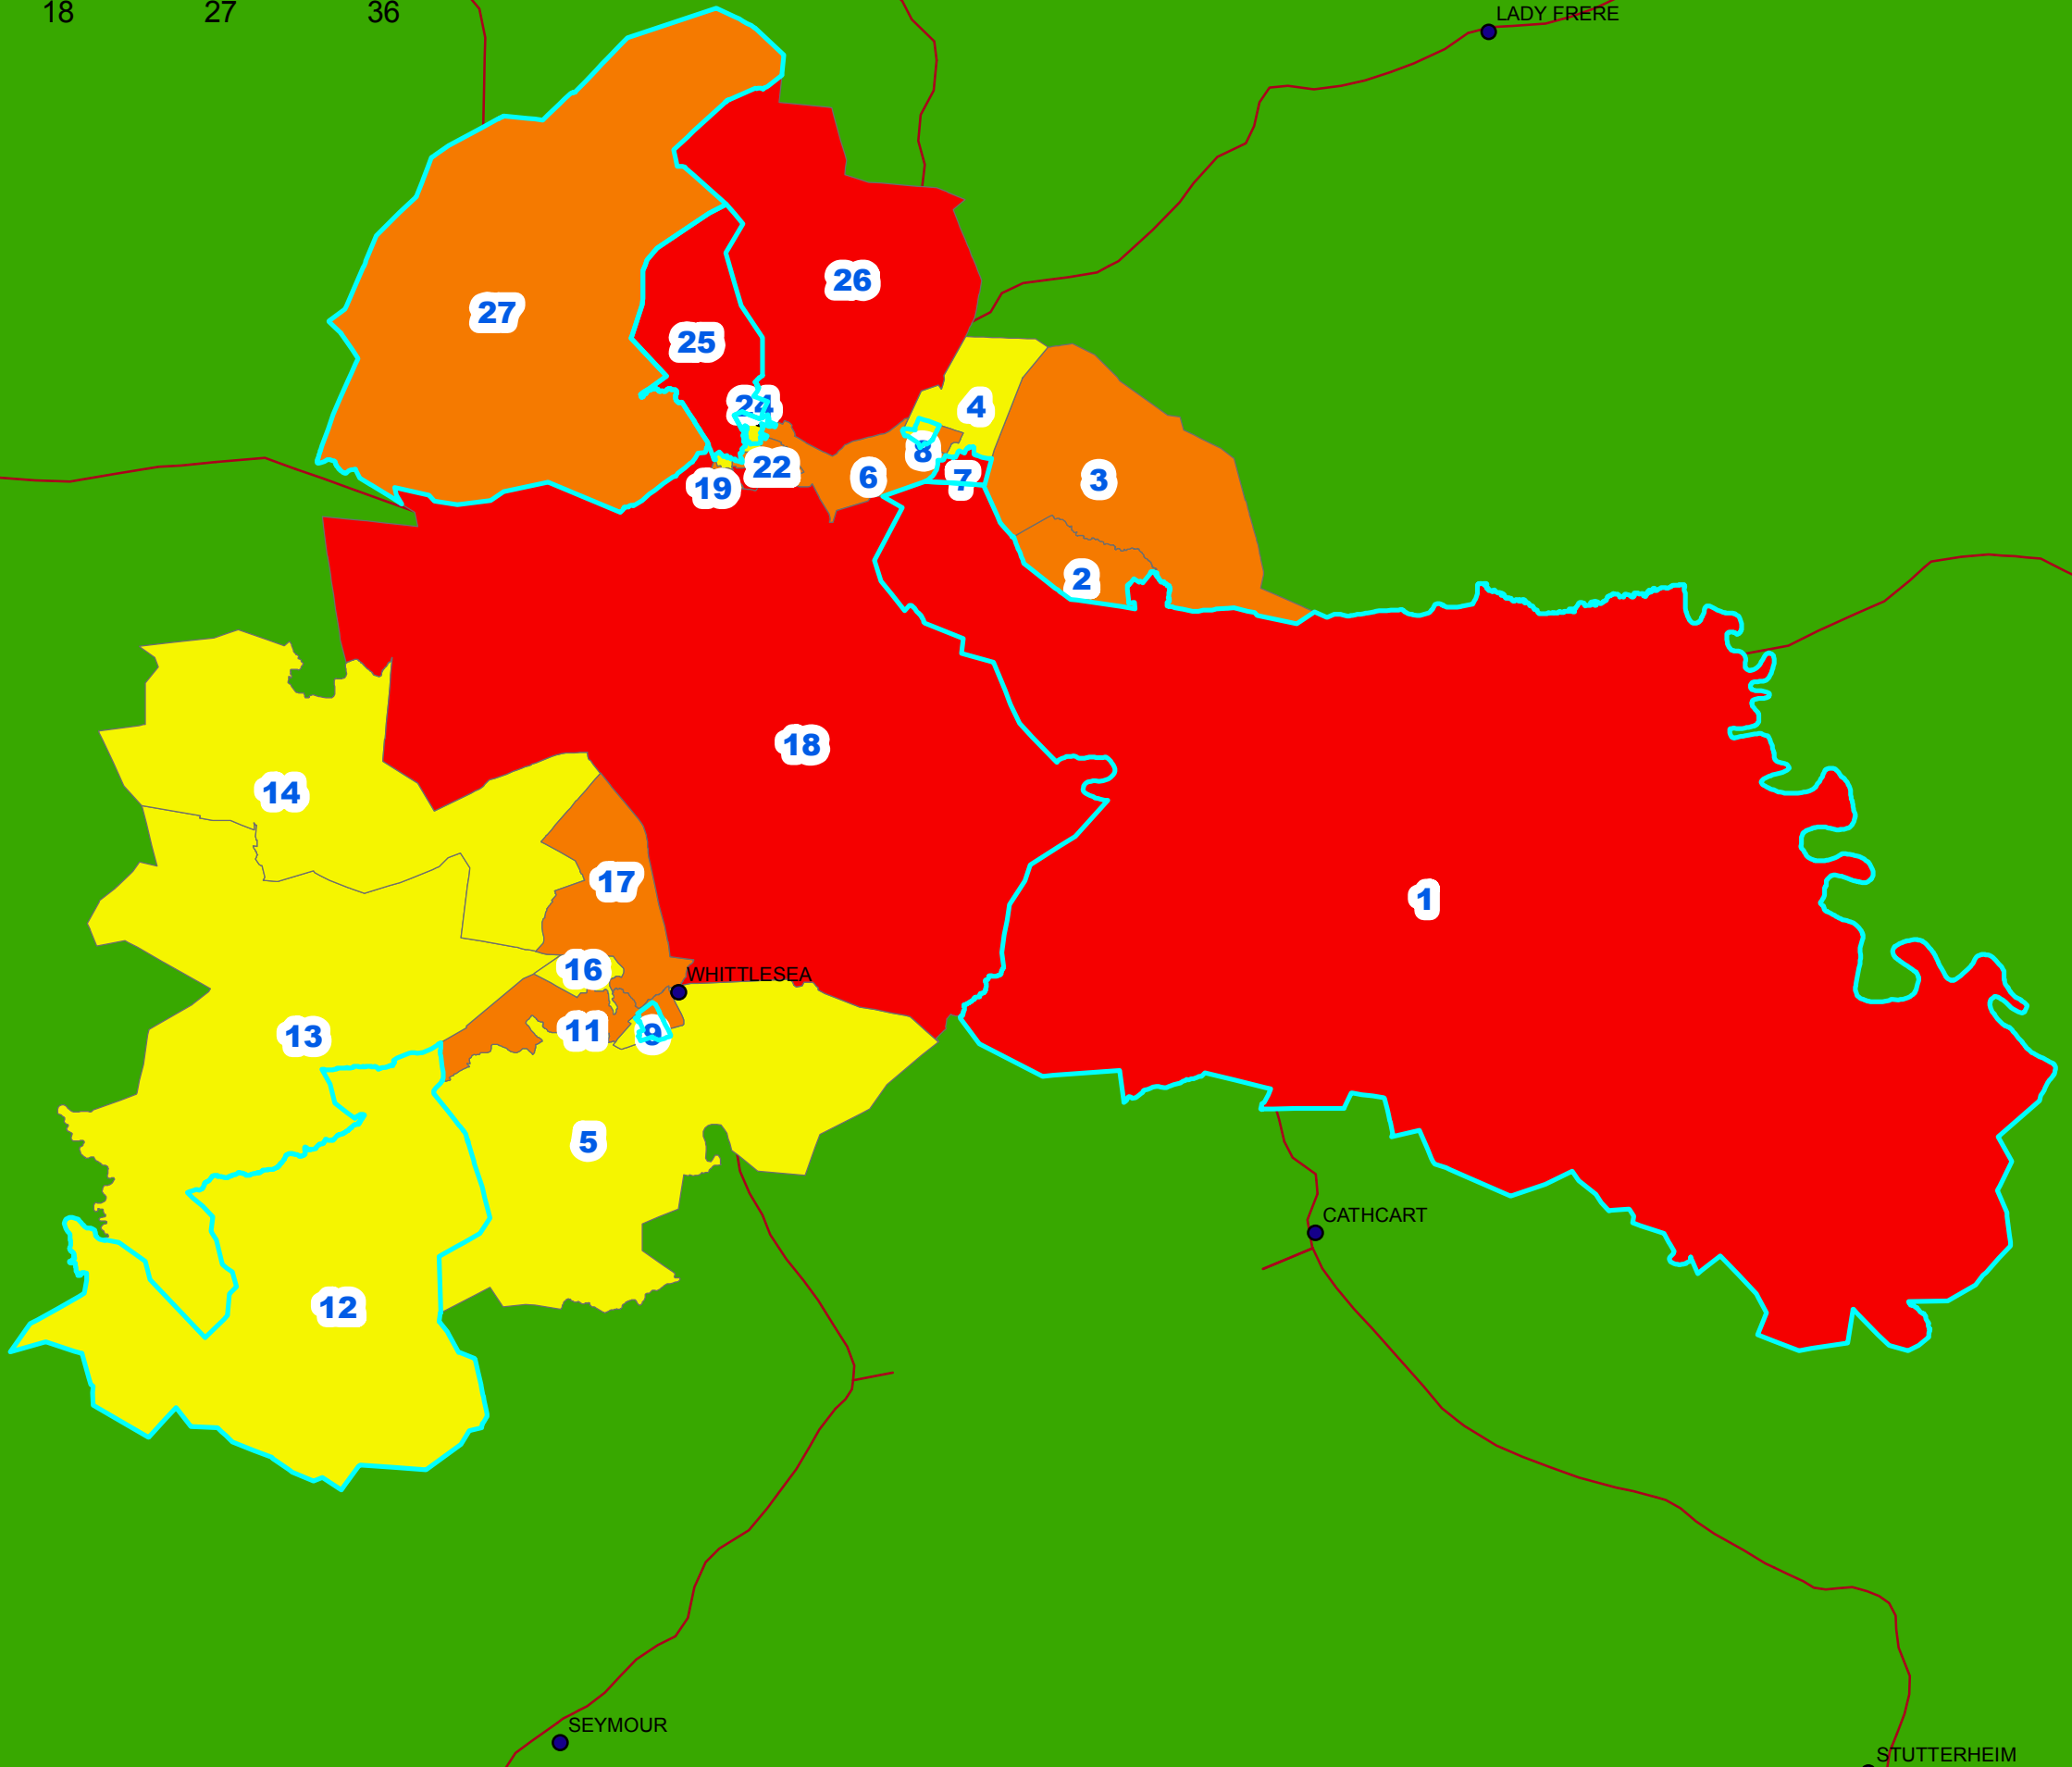

LUKHANJI LOCAL MUNICIPALITY- POPULATION

Legend

- Towns
- ~ Eastern Cape Roads

Lukhanji Wards

Ward Population

- 4302 - 6102
- 6103 - 8211
- 8212 - 12537